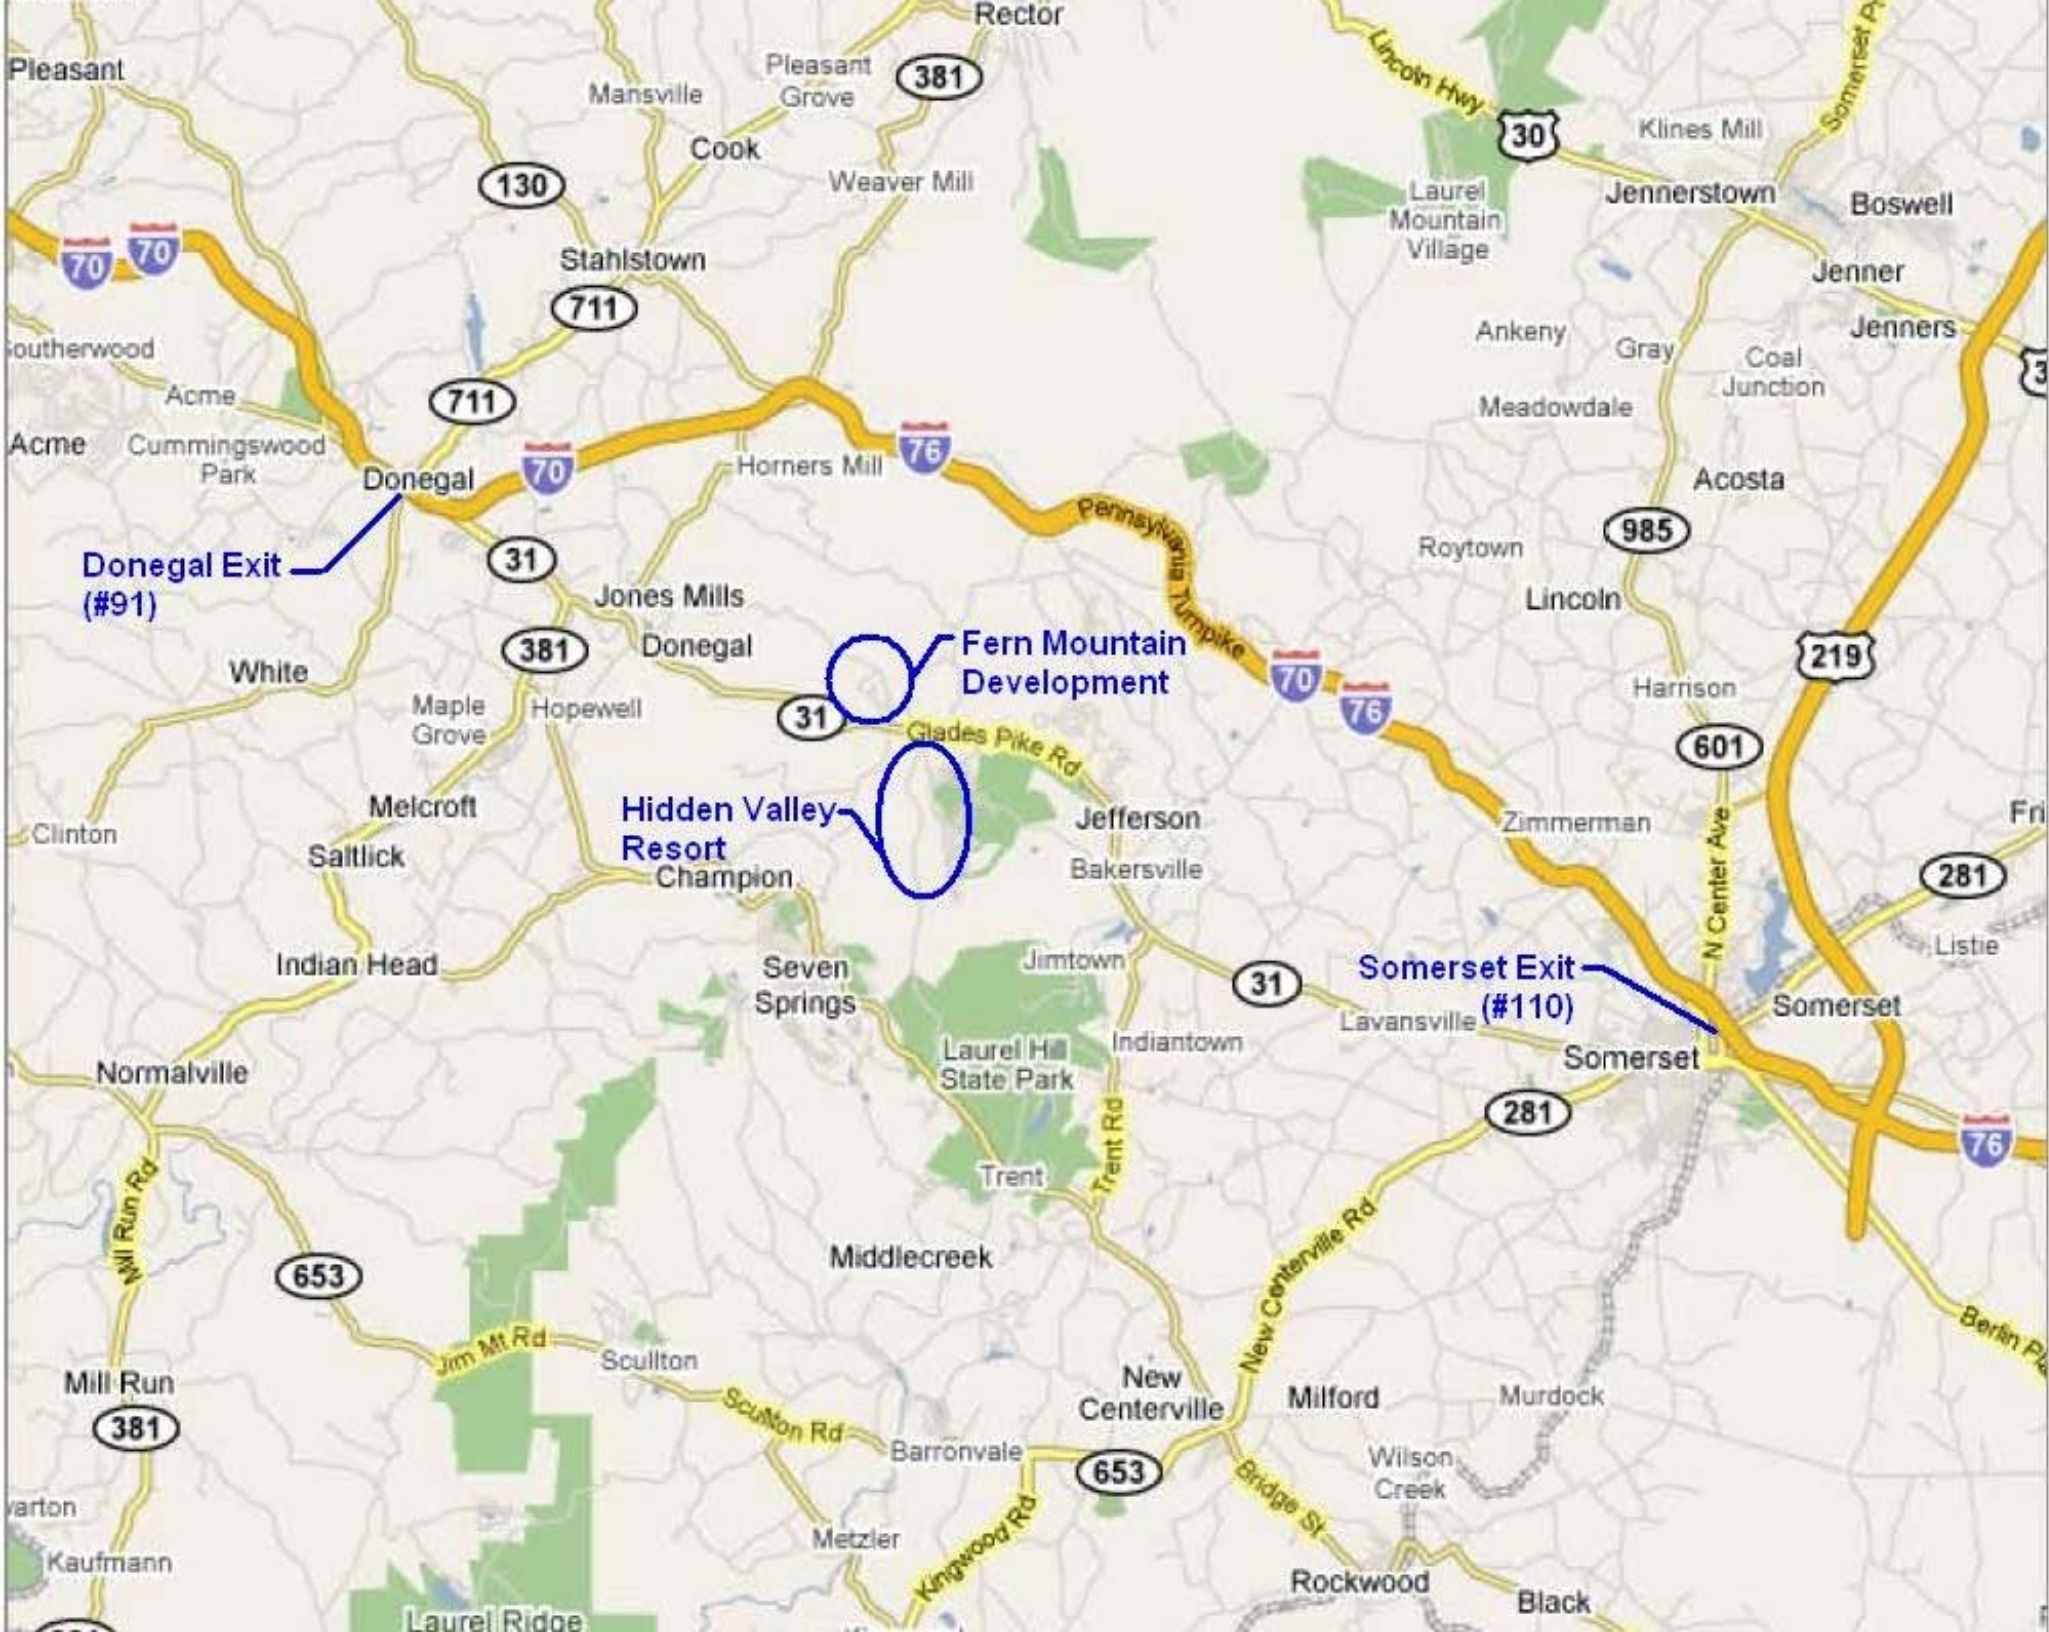

Directions to Fern Mountain:

From Pittsburgh Area:

Take PA Turnpike (East) to the Donegal Exit (#91)

Take Route 31 East Towards Somerset

Go to top of mountain, and you will see a sign for Fern Mountain Development on your left.

You can turn in at sign onto Fern Mountain Road, which will take you into Fern Mountain, or you can make the next left onto Camp Run Road, which will take you straight back to Fern Mountain Estates.

From Harrisburg Area:

Take PA Turnpike (West) to the Somerset Exit (#110)

Take Route 31 West Past Hidden Valley Ski Resort

As soon as you come over the top of the mountain, you can make the first right onto Camp Run Road, which will take you straight back to Fern Mountain Estates, or make the second right onto Fern Mountain Road, which will take you through Fern Mountain.

Please call if you have any questions!!

Bill Steele (724) 593-7203

Donegal Exit (#91)

Fern Mountain Development

Hidden Valley Resort

Somerset Exit (#110)

Somerset (#110)